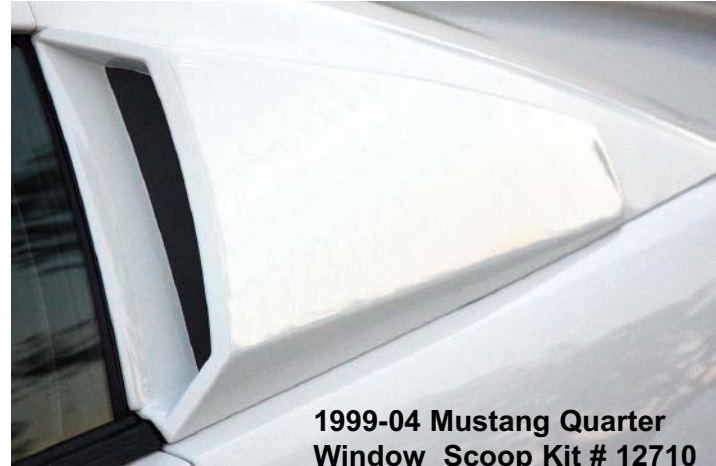

**2005-10 Mustang
Hood Scoop # 12138**

**2005-2010 GTS Louvered Quarter
Window Covers, Smoke #GT4812S**

1999-04 Mustang Hood Scoop # 12701

1994-98 Mustang Hood Scoop #12731

1994-98 Mustang Quarter Window Scoop Kit # 12740